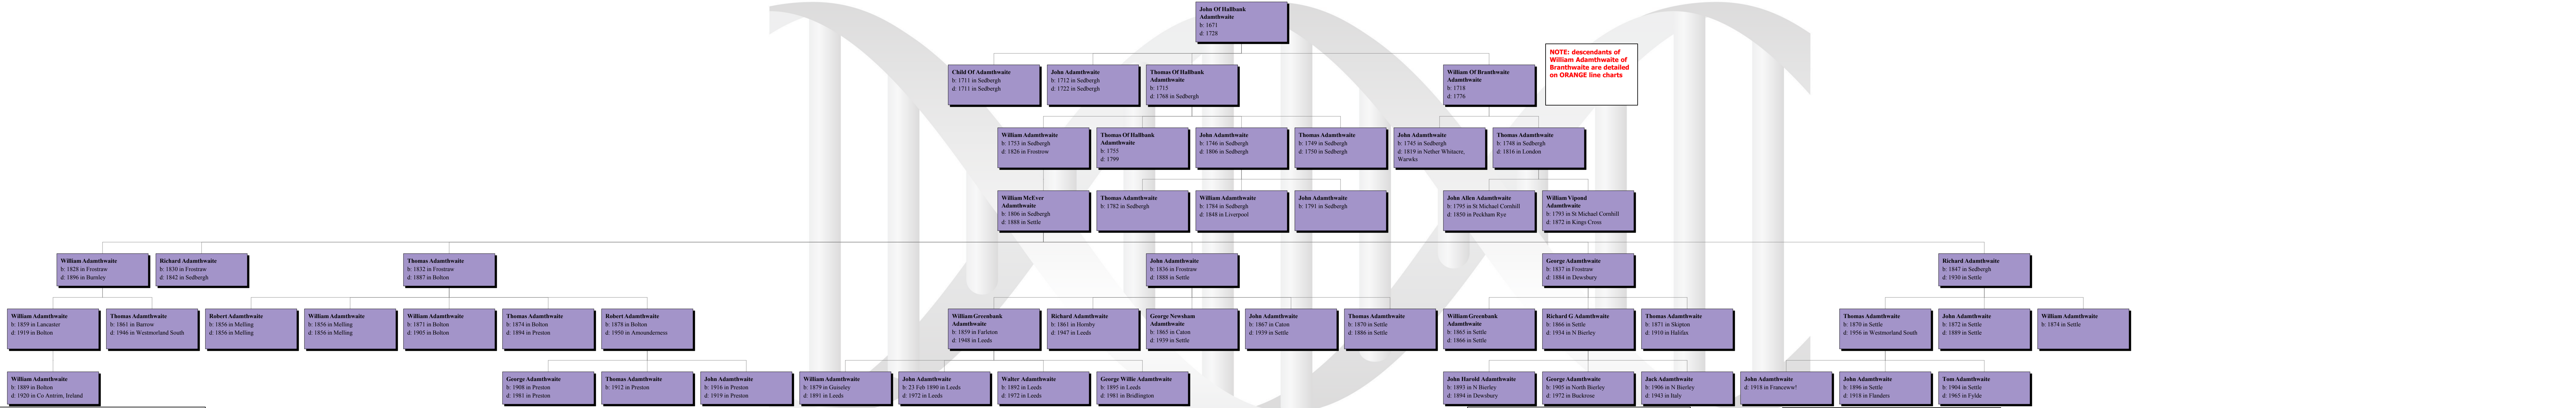

Y-DNA Descendant Carriers Only of John Of Hallbank Adamthwaite

NOTE: descendants of William Adamthwaite of Branthwaite are detailed on ORANGE line charts

VIOLET line 1: desc. of William Adamthwaite and Mary Allen
No known male descendants, but if you have more info on this, please contact us

VIOLET line 2: desc. of Thomas Adamthwaite and Mary Ann Foxcroft
If you would be willing to take a DNA test to represent this line, please contact us

VIOLET line 3: desc. of John Adamthwaite and Ann Newsham
If you would be willing to take a DNA test to represent this line, please contact us

VIOLET line 4: desc. of George Adamthwaite and Elizabeth Howar
If you would be willing to take a DNA test to represent this line, please contact us

VIOLET line 5: desc. of Richard Adamthwaite and Grace Timperl
If you would be willing to take a DNA test to represent this line, please contact us